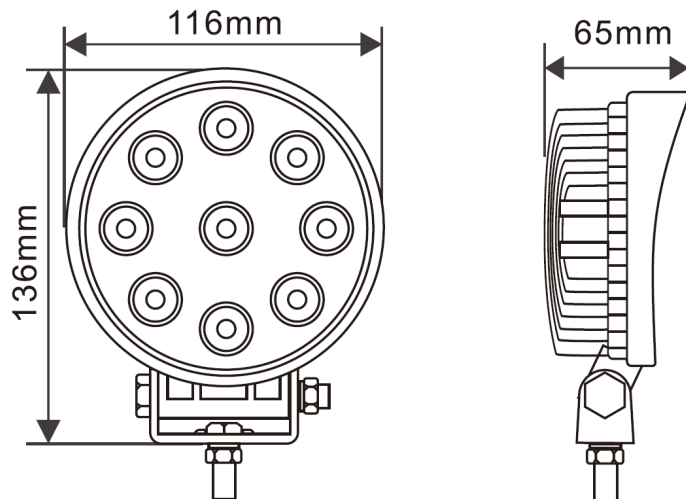

auto electrical parts

Technical Information Sheet

Part No. 0-420-87

Durite's super bright round 54W COB LED Work Light. 9 X 6W COB LED, 10-30VDC, 4500Lm, ColorTemp :5000~6500K. IP69K, Aluminium Housing, PC Lens. ECE R10 Approved.

Technical Drawing (not to scale)

Specification

Type	LED COB Work Lamp
Voltage	10-30VDC
Power	54W
Current Draw	2.4A at 12VDC
LED's	9 x 6W
Lumens	4500Lm
Colour Temperature	5000-6500K
IP Rating	IP69K
Material	Aluminium Housing, PC Lens
Operating Temperature	-45~60°C
Weight	0.440Kg
Compliance	CE, EMC R10